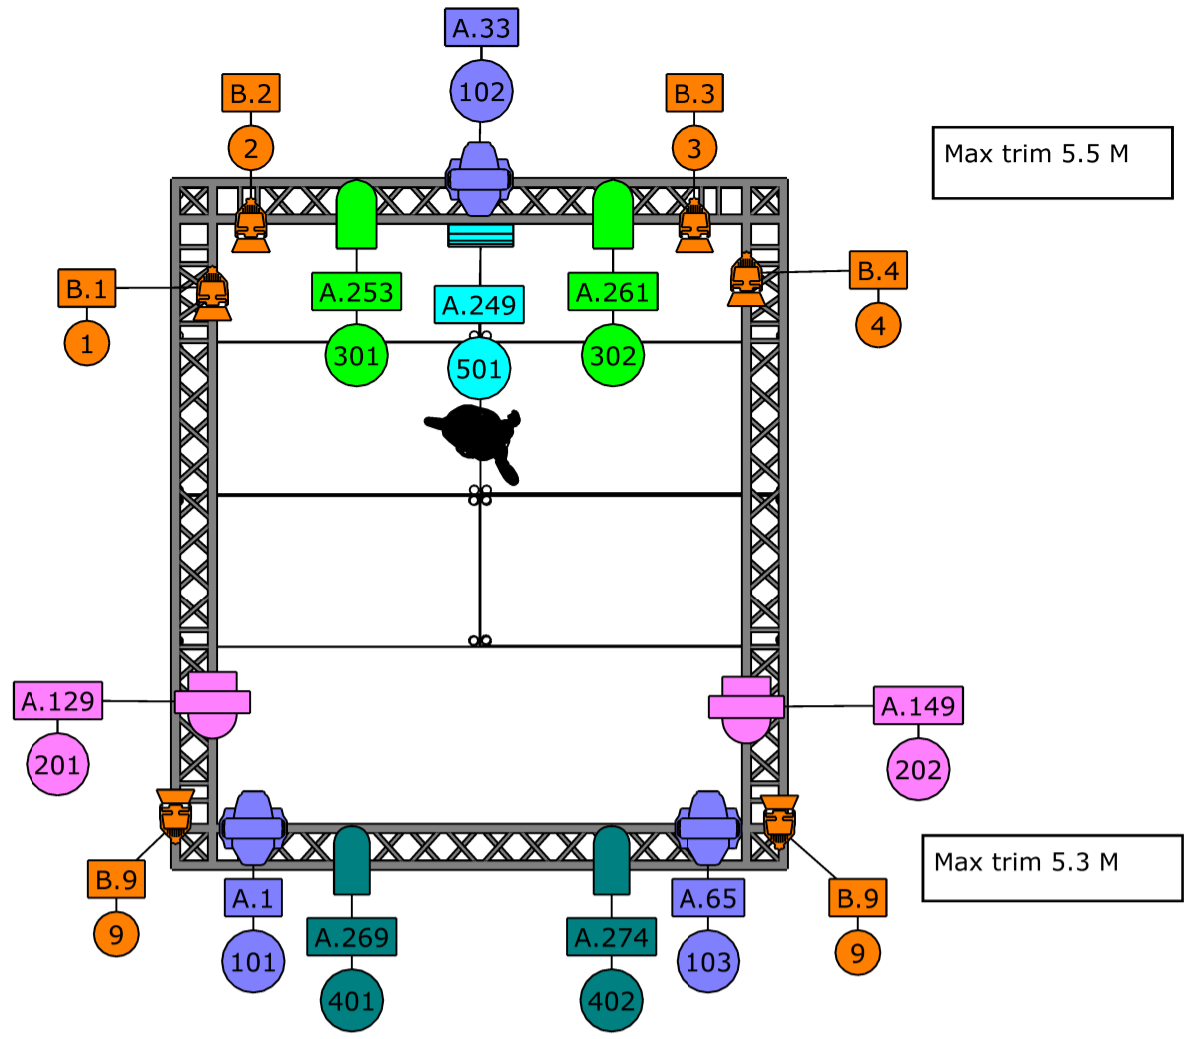

63A 3phase CEE

FOH

Symbol key

- Source Four
- Stage Beamer
- ColorWash 250 AT
- Robin 300E Spot
- Epar QW (2)
- Tour-Hazer II (1)
- Atomic 3000 (1)

Project
Westerliefde Lightplot