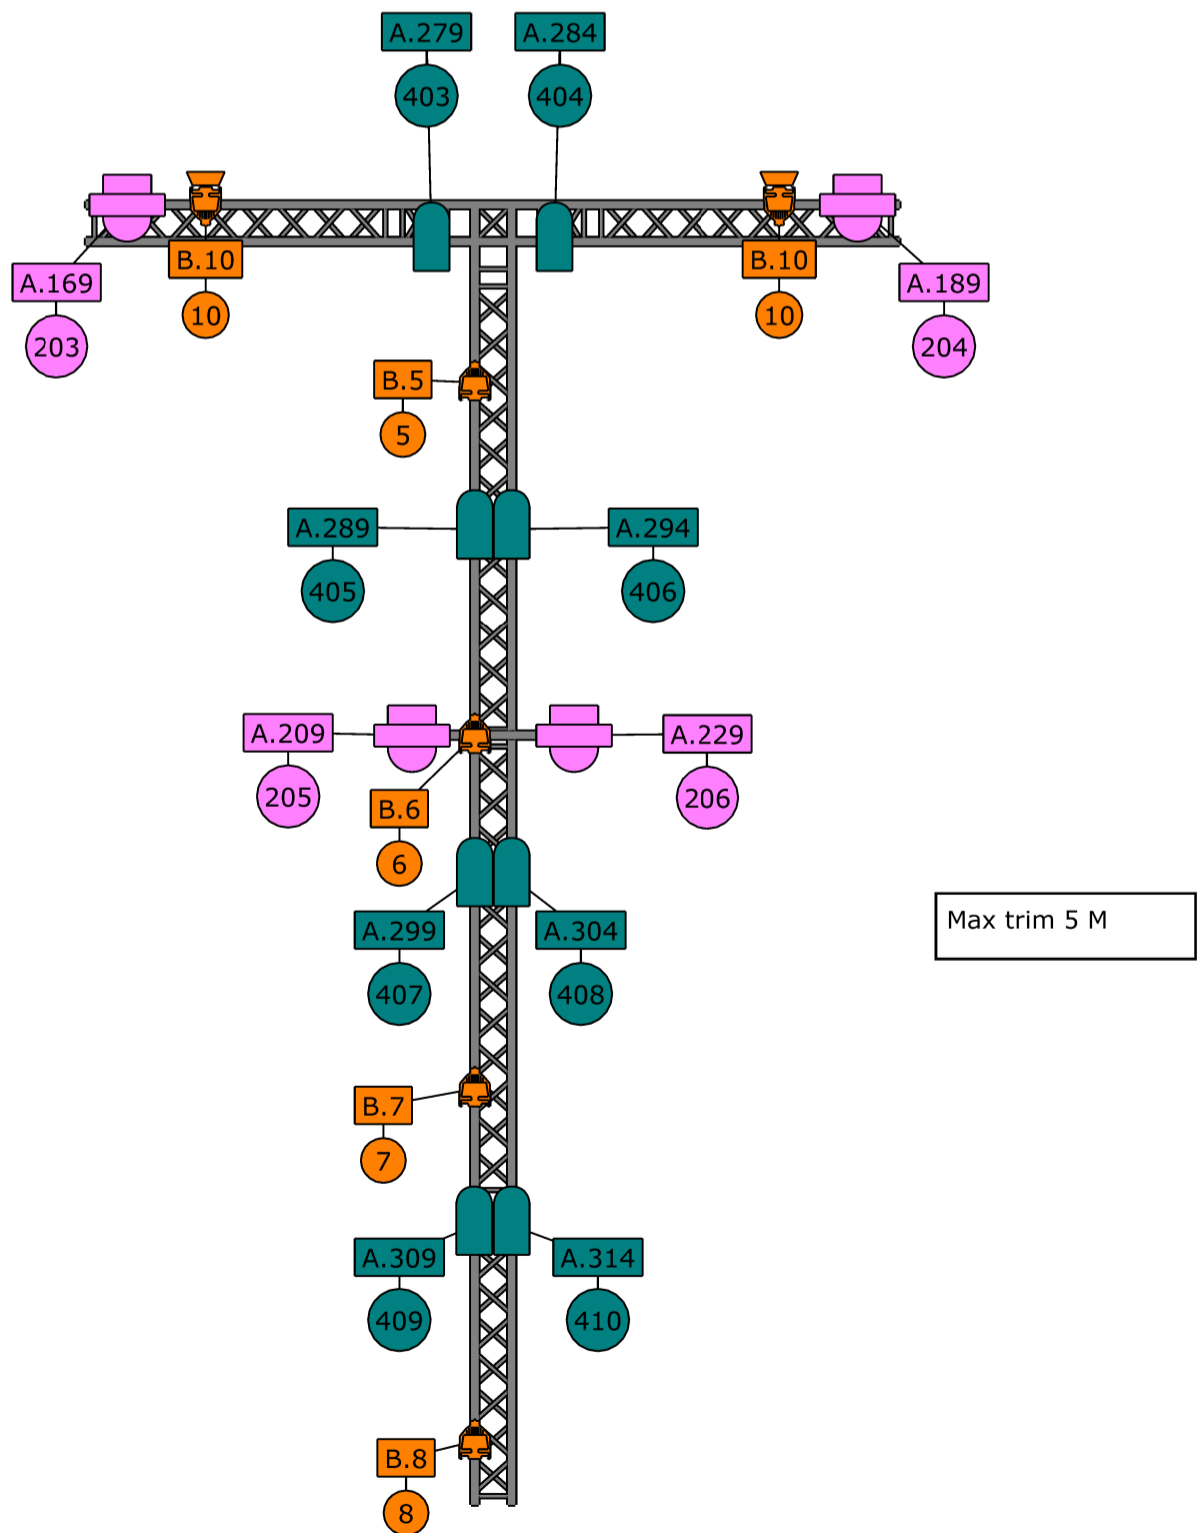

63A 3phase CEE

FOH

Symbol key

- Source Four
- Stage Beamer
- ColorWash 250 AT
- Robin 300E Spot
- Epar QW (2)
- Tour-Hazer II (1)
- Atomic 3000 (1)

Project
Westerliefde Lightplot