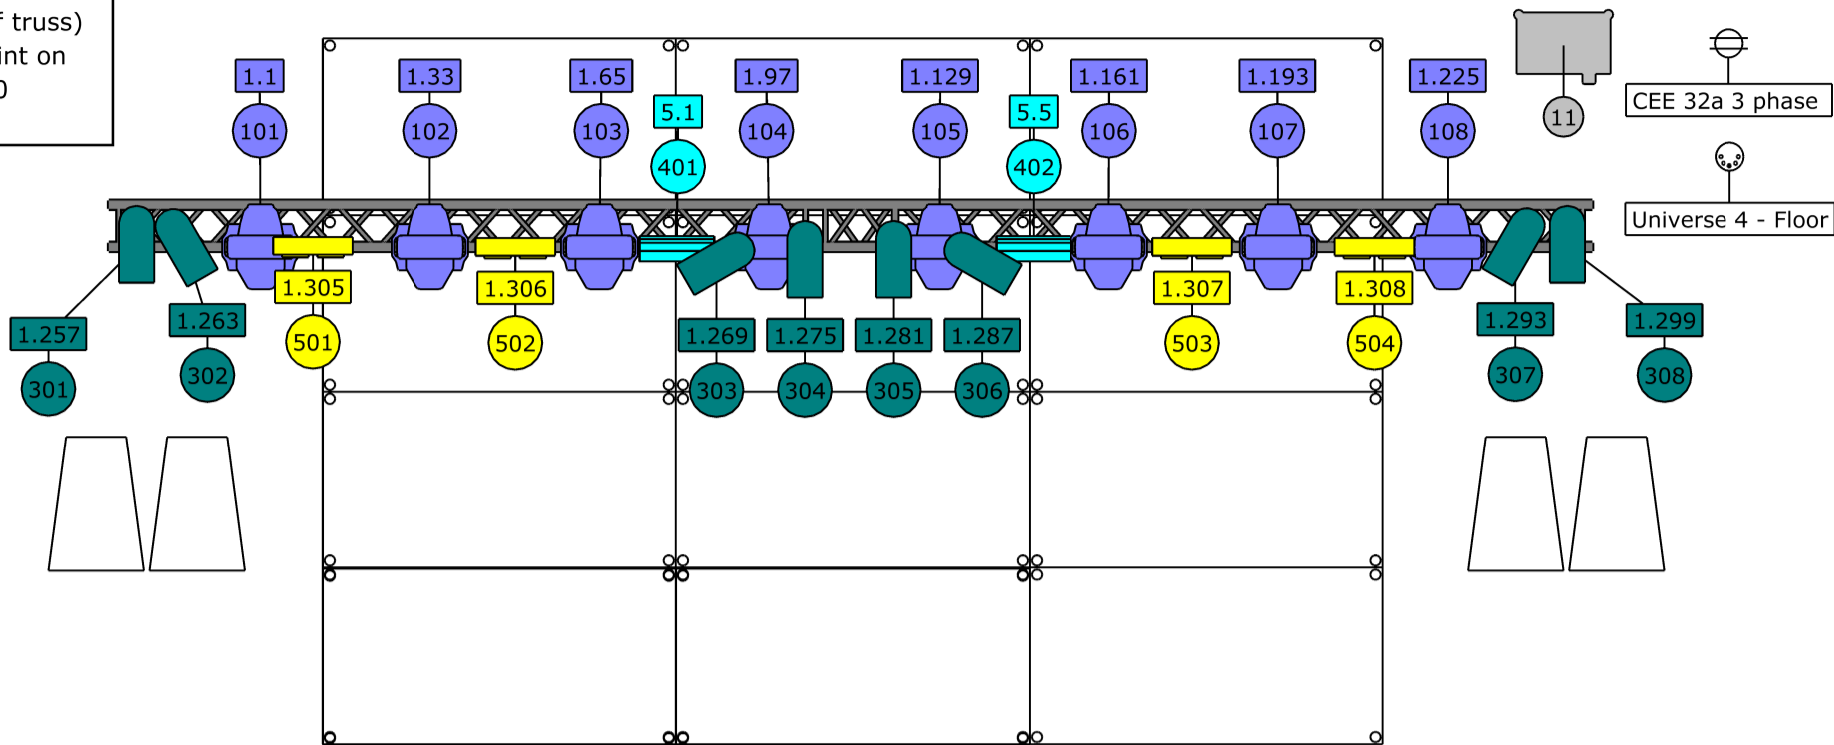

LX 1
 No extra weight
 Max trim: 5.90
 (bottom of truss)
 Lowest point on
 truss: 5.10

Art-Net : Desk 2.0.0.1
 Node 2.0.0.2 - 8 Universes

LX 2
 Max 20 KG extra
 Max trim : 5.90
 (bottom of truss)

LX 3
 Max 120 KG extra
 Max trim : 5.90
 (bottom of truss)

Symbol key

-  Rogue R2X Wash (12)
-  Stage Blinder 2 DMX (4)
-  Source Four 26° (2)
-  Tour-Hazer II (1)
-  Robin 300E Spot (8)
-  Atomic 3000 (2)
-  Source Four PARnel (2)

Project
 Westerunie