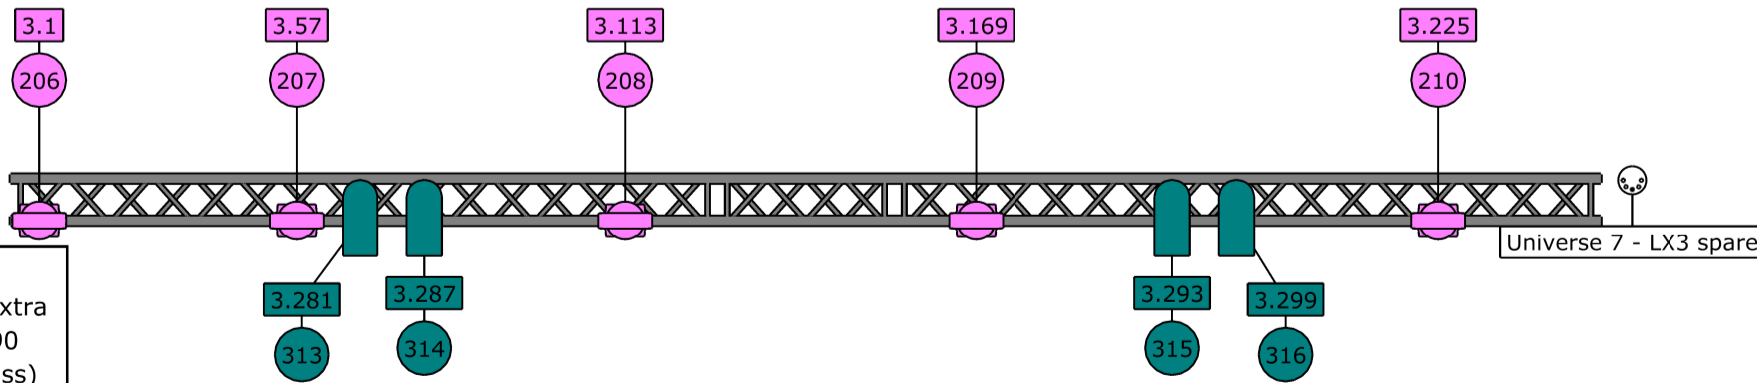

LX 1
 No extra weight
 Max trim: 5.90
 (bottom of truss)
 Lowest point on
 truss: 5.10

Art-Net : Desk 2.0.0.1
 Node 2.0.0.2 - 8 Universes

LX 2
 Max 20 KG extra
 Max trim : 5.90
 (bottom of truss)

LX 3
 Max 120 KG extra
 Max trim : 5.90
 (bottom of truss)

Symbol key

-  Rogue R2X Wash (12)
-  Stage Blinder 2 DMX (4)
-  Source Four 26° (2)
-  Tour-Hazer II (1)
-  Robin 300E Spot (8)
-  Atomic 3000 (2)
-  Source Four PARnel (2)

Project
 Westerunie