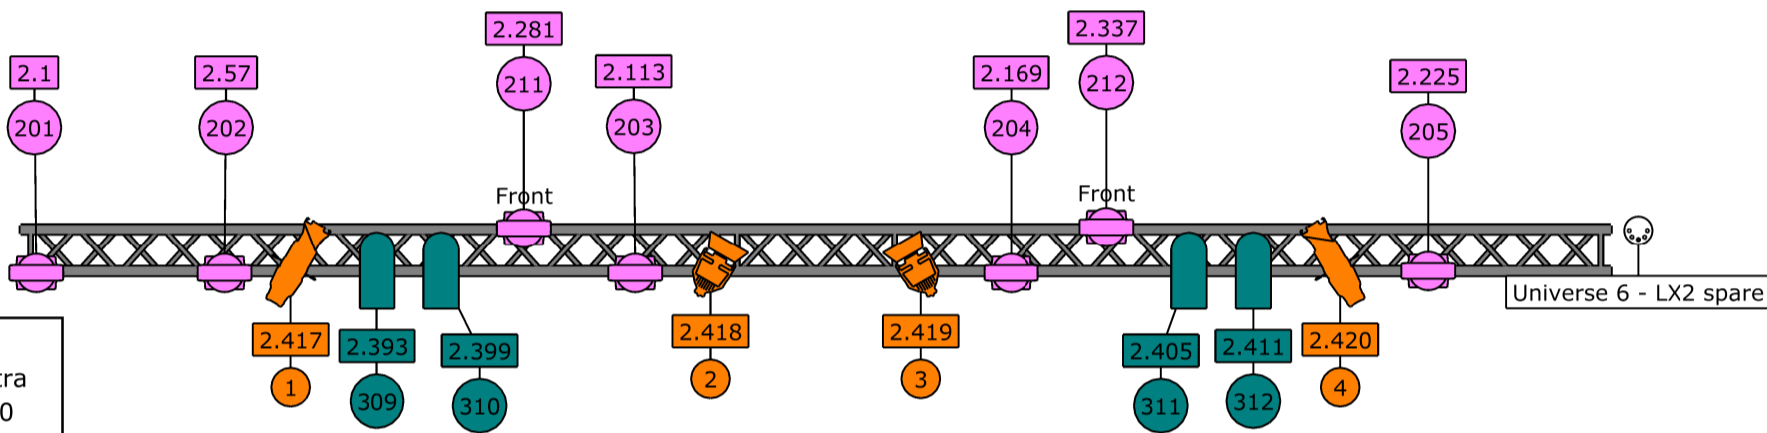

LX 1
 No extra weight
 Max trim: 5.90
 (bottom of truss)
 Lowest point on
 truss: 5.10

Art-Net : Desk 2.0.0.1
 Node 2.0.0.2 - 8 Universes

LX 2
 Max 20 KG extra
 Max trim : 5.90
 (bottom of truss)

LX 3
 Max 120 KG extra
 Max trim : 5.90
 (bottom of truss)

Symbol key

-  Rogue R2X Wash (12)
-  Stage Blinder 2 DMX (4)
-  Source Four 26° (2)
-  Tour-Hazer II (1)
-  Robin 300E Spot (8)
-  Atomic 3000 (2)
-  Source Four PARnel (2)

Project
 Westerunie